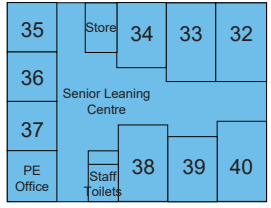

Transportable 3
Computer Room

Transportable 2
PFA

Transportable 0

Shed

Student Services
Cottage

Transportable 1
Science

Transportable 4
Student Services